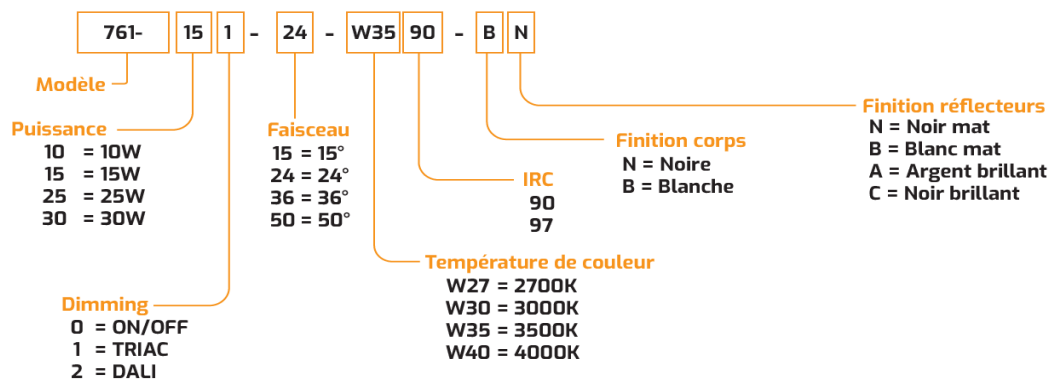

Détails références de commandes :

Exemple :

Référence : 761-151-24-W3590-BN

Désignation : Downlight saillie 15W, TRIAC, focale fixe 24°, 3500K IRC90, finition blanche, réflecteur noir mat.